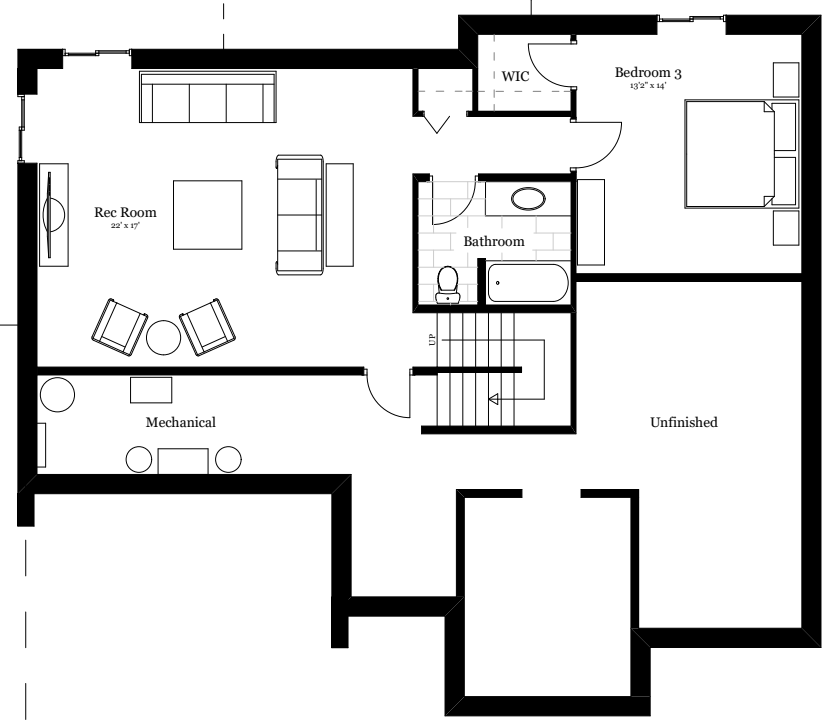

Shown with 8' ceilings & optional sunroom - optional 9' ceilings available

The Hickory B

Full Basement
1555 sqft

Optional Finished Basement Area
920 sqft

Optional Sun Room
18' x 15'

Vaulted Ceiling

Main Floor Plan

Optional 9ft ceilings available