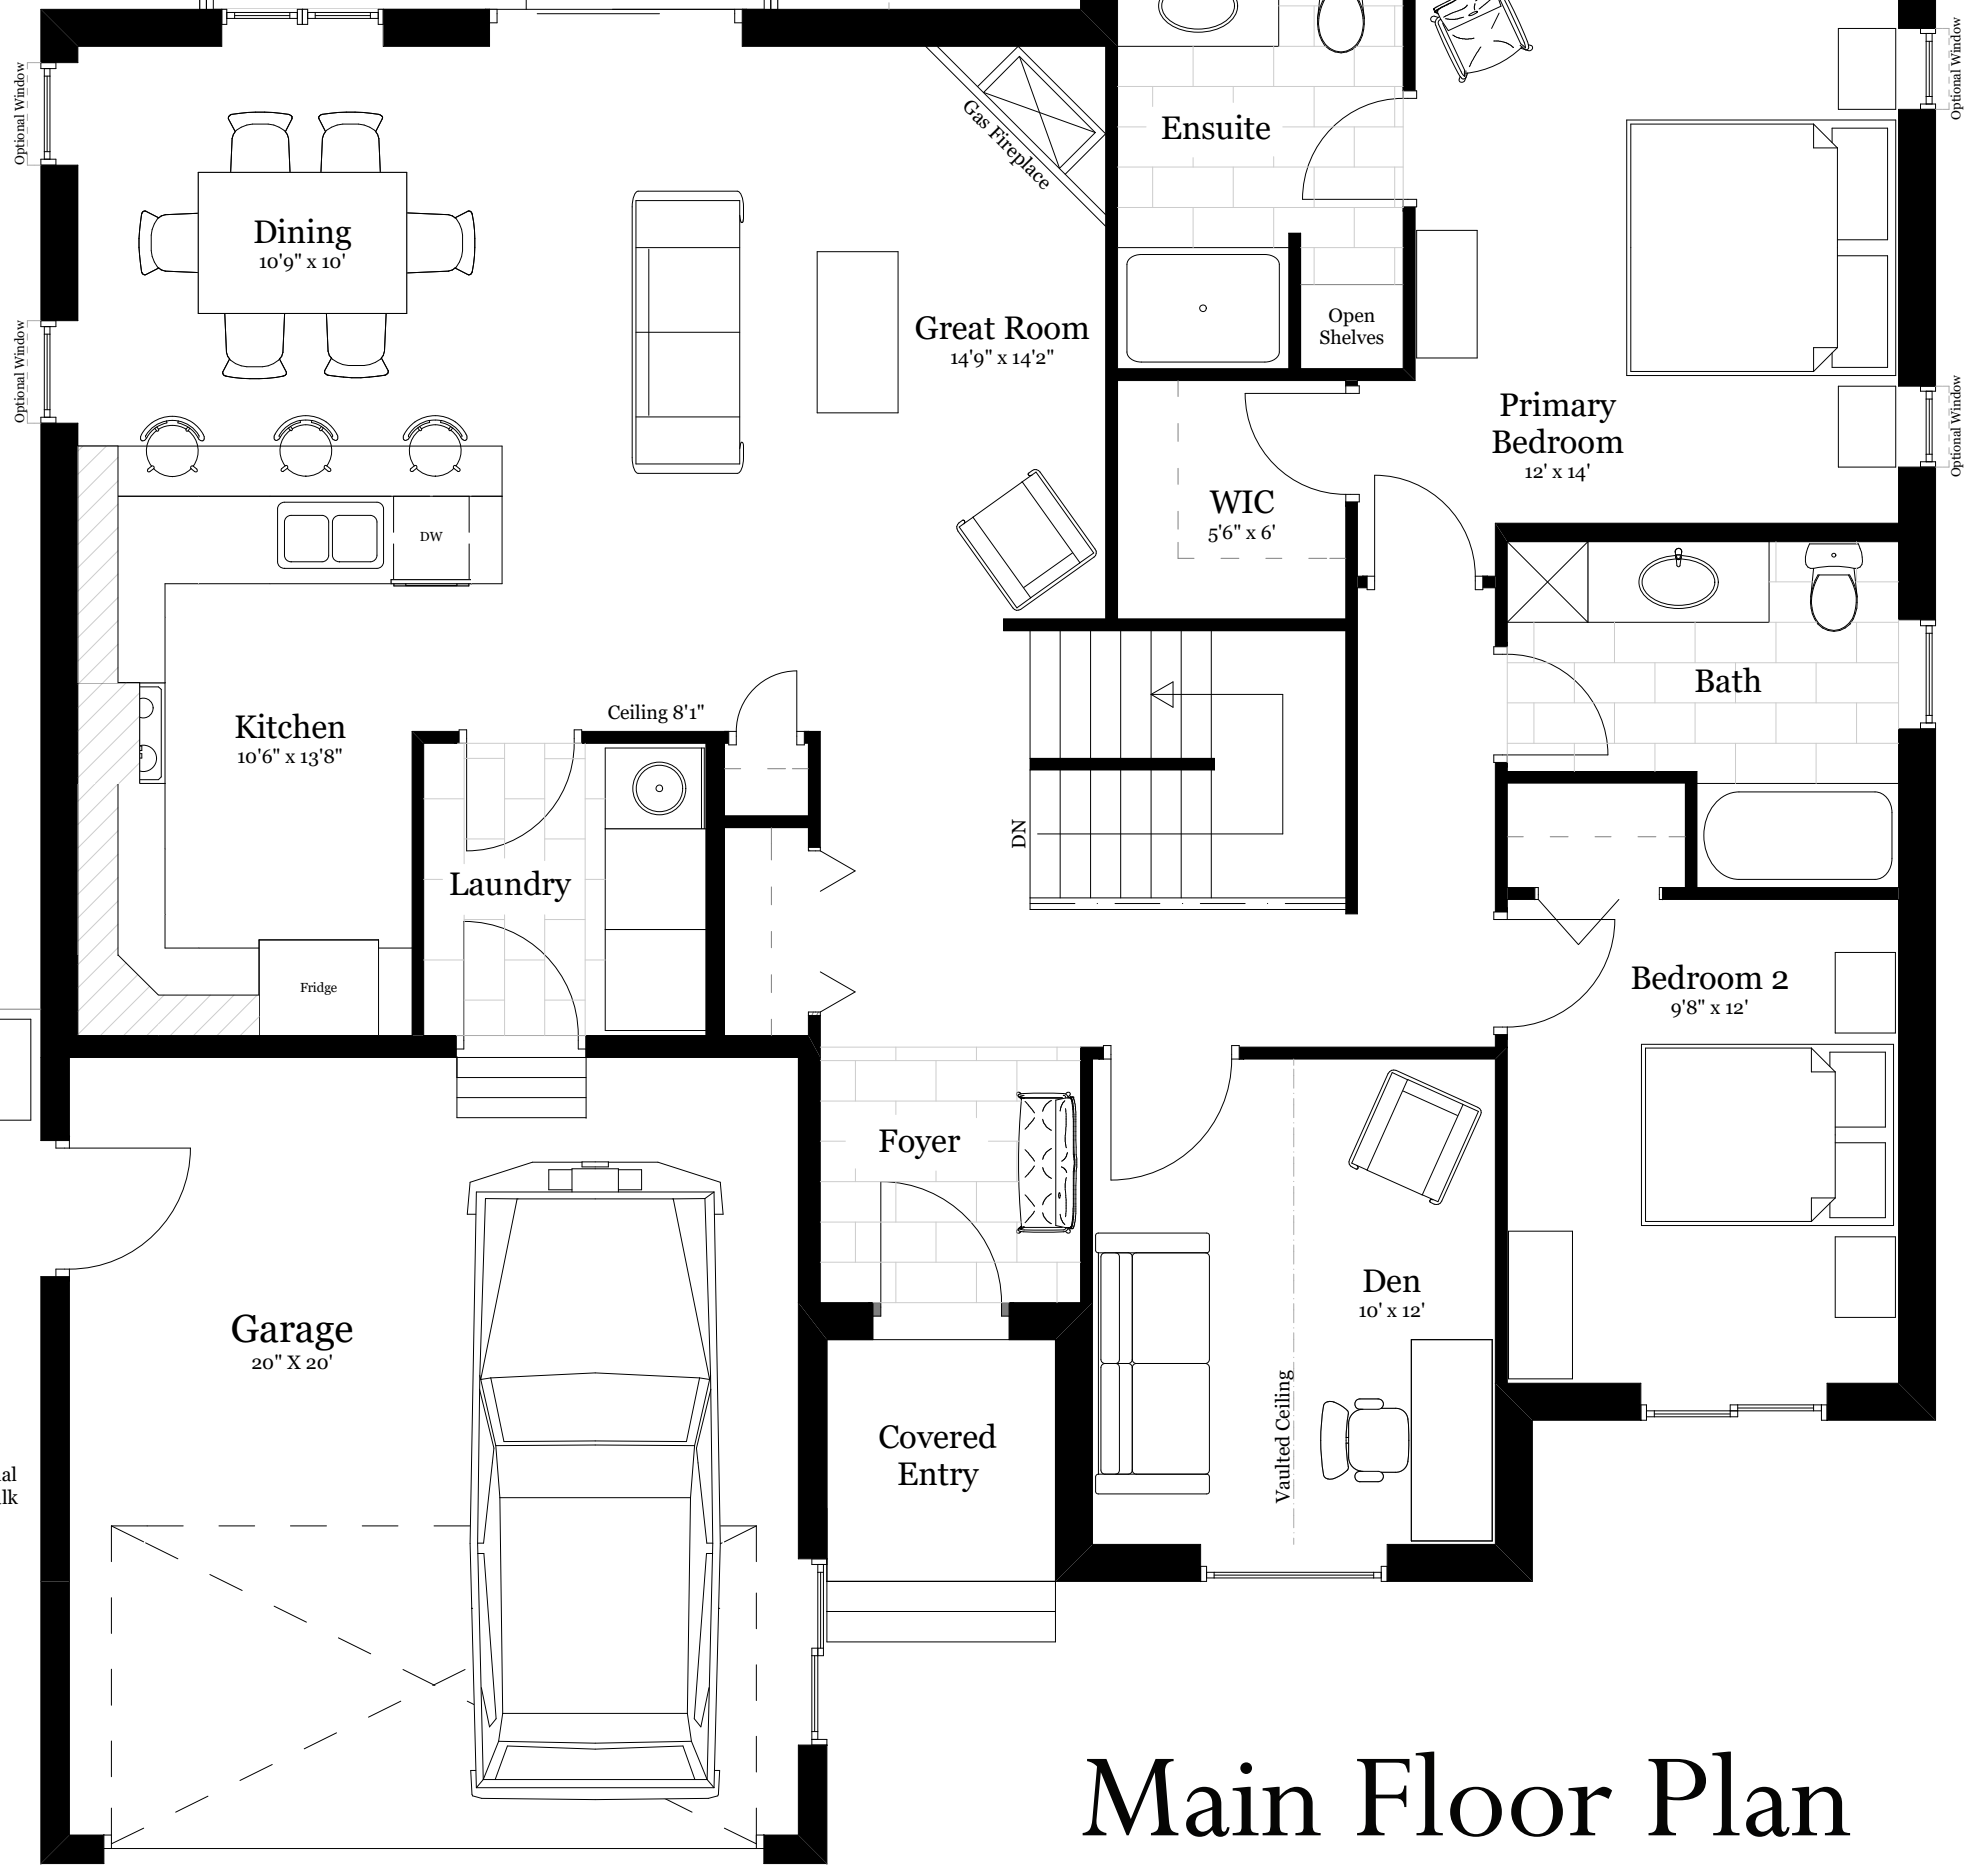

Shown with 8' ceilings & optional sunroom - optional 9' ceilings available

The Hickory B

Full Basement
1555 sqft

Optional Finished Basement Area
920 sqft

Optional Sun Room
18' x 15'

Vaulted Ceiling

Main Floor Plan

Optional 9ft ceilings available