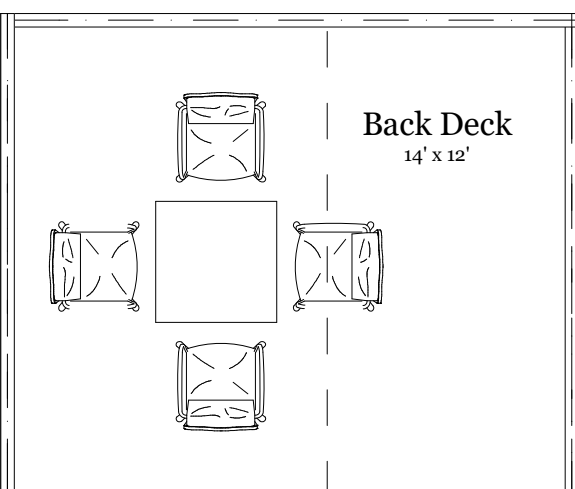

Shown with 8' ceilings & optional sunroom - optional 9' ceilings available

The Hickory B

Full Basement
1555 sqft

Optional Finished Basement Area
920 sqft

Optional Sun Room
18' x 15'

Vaulted Ceiling

Main Floor Plan

Optional 9ft ceilings available